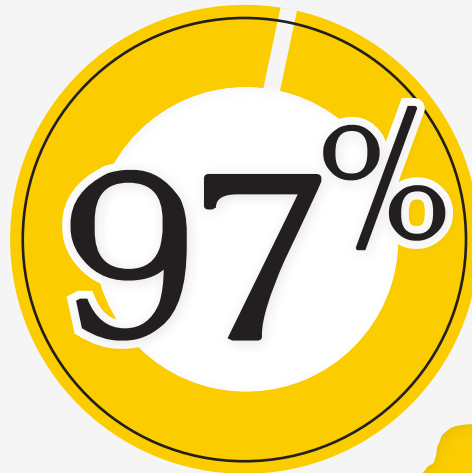

- Reuel, SAGE Scholar

the case

91%
GRADUATION RATE

On average \$8,000 funds a *full 4 year education* at the University of Guyana.

SAGE Scholars represent

7 out of 10 of Guyana's regions

SAGE SCHOLARS
26

5 scholars enrolled at UG

scholar majors

- International Relations
- Medical Technology
- Computer Science
- Architecture
- Agriculture
- Geology
- Engineering
- Economics
- Education
- Medicine
- Law

of all funding is used to cover tuition and other school-related expenses.