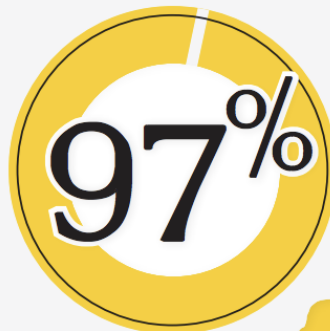

the case

91%
GRADUATION RATE

On average \$8,000 funds a full 4 year education at the University of Guyana.

SAGE Scholars represent

scholar majors

- International Relations
- Medical Technology
- Computer Science
- Architecture
- Agriculture
- Geology
- Engineering
- Economics
- Education
- Medicine
- Law